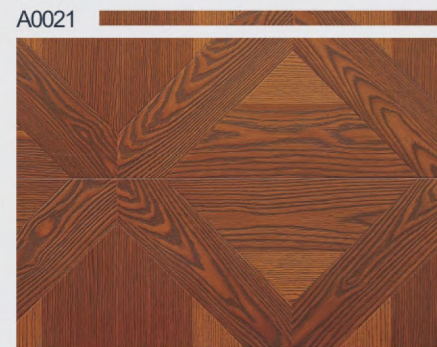

Richwood Laminate Flooring,
Beyond Your Imagination

Herringbone Parquet Collection

Size: 1215*300mm
 Surface: Embossed/Crystal
 Bevel: Standard edge
 Formaldehyde: E0 E1
 Abrasion Class: AC3/AC4/AC5