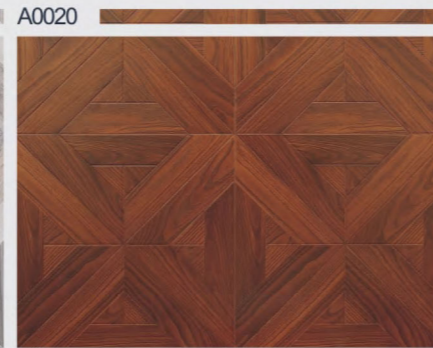

Richwood Laminate Flooring,
Beyond Your Imagination

Herringbone Parquet Collection

Size: 1215*300mm
 Surface: Embossed/Crystal
 Bevel: Standard edge
 Formaldehyde: E0 E1
 Abrasion Class: AC3/AC4/AC5