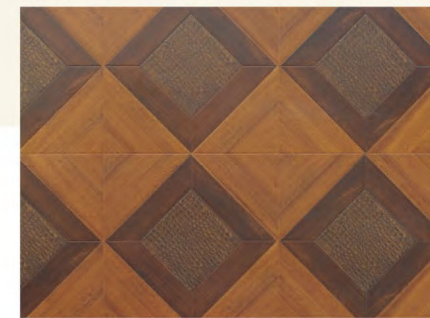

F0006

F0008

F0009

F0010

F0011

Art Parquet Collection

Size: 403*806mm 1210*400mm 600*600mm
Surface: Register-in- Emboss/EIR
Bevel: Pressed V groove
Formaldehyde: E0 E1
Abrasion Class: AC3/AC4

A0001

A0002

A0005

A0007

A0003

A0006

A0008

A0010

A0011