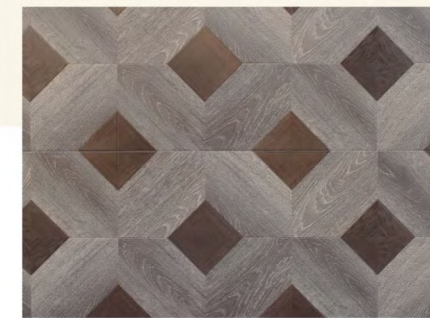

Art Parquet Collection

Size: 403*806mm 1210*400mm 600*600mm
Surface: Register-in- Emboss/EIR
Bevel: Pressed V groove
Formaldehyde: E0 E1
Abrasion Class: AC3/AC4

A0005

Richwood Laminate Flooring,
Beyond Your Imagination