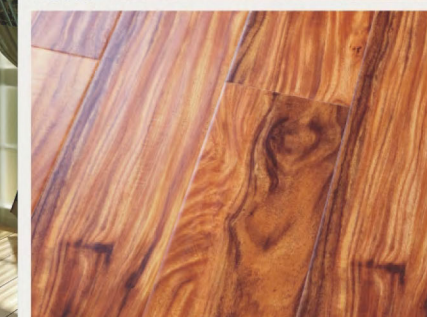

S0026

Handscraped Collection

Size: 1215*126mm 1215*145mm 1215*165mm 1215*195mm

Surface: Hand scraped surface

Bevel: V groove painting/ U groove

Formaldehyde: E0 E1

Abrasion Class: AC3

S0019

HS0012

HS0002

HS0001

HS0007

HS0010

**Richwood Laminate Flooring,
Beyond Your Imagination**

HS0015

HS0016