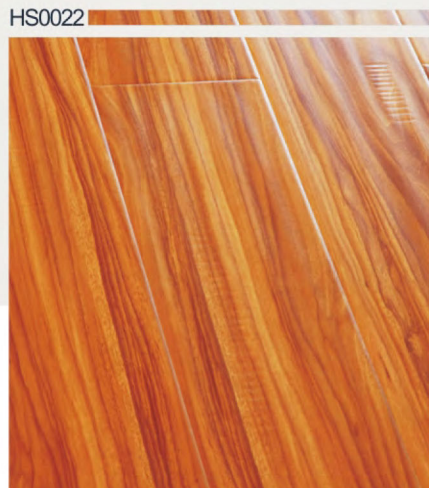

HEALTH LEAD LIFE

Richwood Laminate Flooring, Beyond Your Imagination