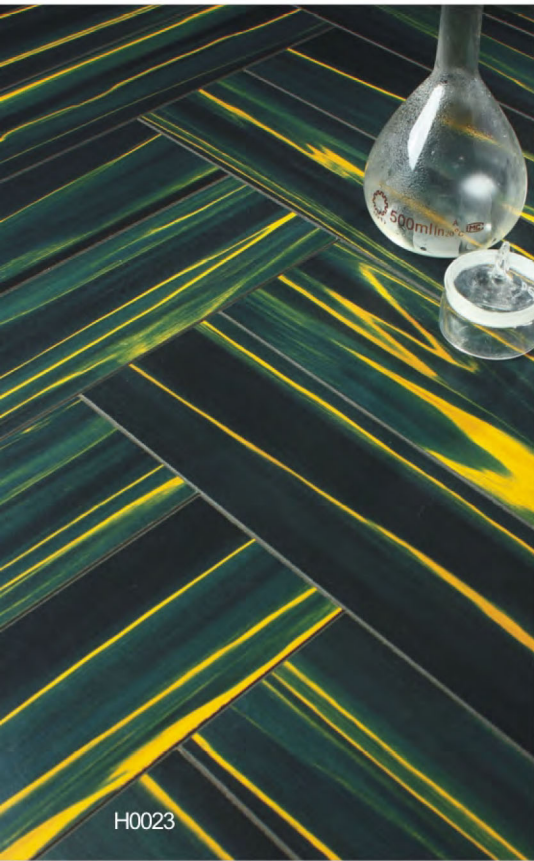

Richwood Laminate Flooring,
Beyond Your Imagination

Herringbone Parquet Collection

Size: 1215*300mm
 Surface: Embossed/Crystal
 Bevel: Standard edge
 Formaldehyde: E0 E1
 Abrasion Class: AC3/AC4/AC5

Herringbone Parquet Collection

Size: 1215*300mm

Surface: Embossed/Crystal

Bevel: Standard edge

Formaldehyde: E0 E1

Abrasion Class: AC3/AC4/AC5

Herringbone Parquet Collection

Size: 606*101mm
 Surface: Embossed/ Crystal/EIR with hand scraped surface
 Bevel: V groove painting
 Formaldehyde: E0 E1
 Abrasion Class: AC3/AC4

H0023

**Richwood Laminate Flooring,
 Beyond Your Imagination**

H0018

Herringbone
Parquet Collection

Richwood Laminate Flooring,
Beyond Your Imagination

Unique
Collection

Size: 460/750/1210*126mm 1215*100/196/296mm
608/1216/1824*196mm 2250*196mm
Surface: Embossed/ Crystal/EIR/Hand scraped surface
Bevel: V groove painting
Formaldehyde: E0 E1
Abrasion Class: AC3/AC4