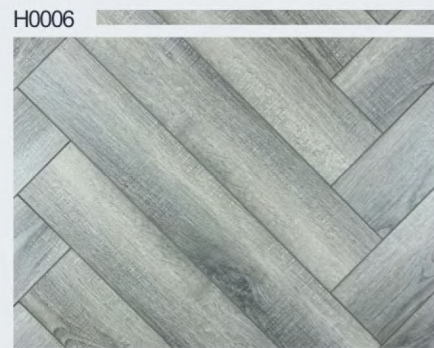

Richwood Laminate Flooring,
Beyond Your Imagination

Herringbone Parquet Collection

Size: 1215*300mm
 Surface: Embossed/Crystal
 Bevel: Standard edge
 Formaldehyde: E0 E1
 Abrasion Class: AC3/AC4/AC5

Herringbone Parquet Collection

Size: 1215*300mm

Surface: Embossed/Crystal

Bevel: Standard edge

Formaldehyde: E0 E1

Abrasion Class: AC3/AC4/AC5

Herringbone Parquet Collection

Size: 606*101mm
 Surface: Embossed/ Crystal/EIR with hand scraped surface
 Bevel: V groove painting
 Formaldehyde: E0 E1
 Abrasion Class: AC3/AC4

H0023

**Richwood Laminate Flooring,
 Beyond Your Imagination**

H0018

Herringbone
Parquet Collection

Richwood Laminate Flooring,
Beyond Your Imagination

Unique
Collection

Size: 460/750/1210*126mm 1215*100/196/296mm
608/1216/1824*196mm 2250*196mm
Surface: Embossed/ Crystal/EIR/Hand scraped surface
Bevel: V groove painting
Formaldehyde: E0 E1
Abrasion Class: AC3/AC4