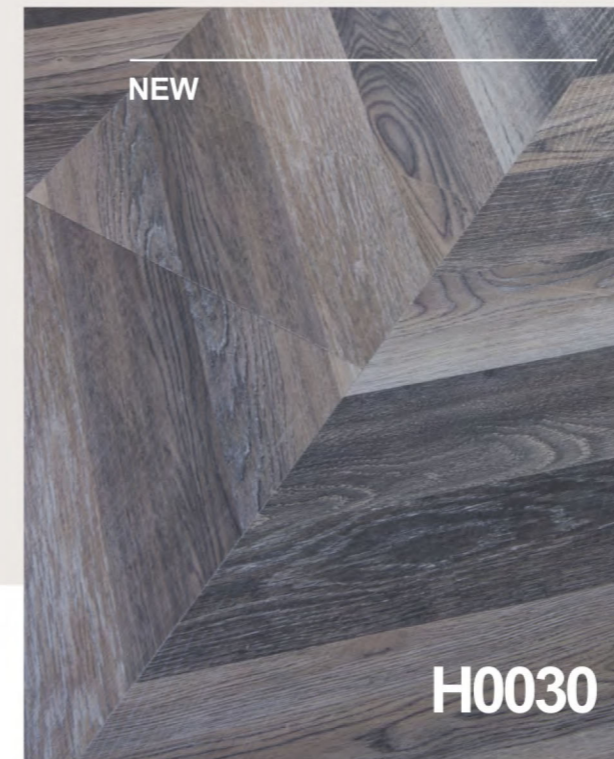

Richwood Laminate Flooring,
Beyond Your Imagination

Herringbone Parquet Collection

Size: 1215*300mm
 Surface: Embossed/Crystal
 Bevel: Standard edge
 Formaldehyde: E0 E1
 Abrasion Class: AC3/AC4/AC5

Herringbone Parquet Collection

Size: 1215*300mm

Surface: Embossed/Crystal

Bevel: Standard edge

Formaldehyde: E0 E1

Abrasion Class: AC3/AC4/AC5

Herringbone Parquet Collection

Size: 606*101mm
 Surface: Embossed/ Crystal/EIR with hand scraped surface
 Bevel: V groove painting
 Formaldehyde: E0 E1
 Abrasion Class: AC3/AC4