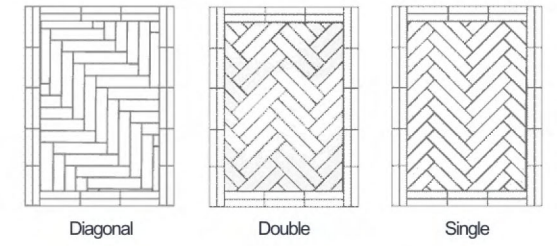

Richwood Laminate Flooring,
Beyond Your Imagination

Herringbone Parquet Collection

Size: 1215*300mm
 Surface: Embossed/Crystal
 Bevel: Standard edge
 Formaldehyde: E0 E1
 Abrasion Class: AC3/AC4/AC5

Herringbone Parquet Collection

Size: 1215*300mm

Surface: Embossed/Crystal

Bevel: Standard edge

Formaldehyde: E0 E1

Abrasion Class: AC3/AC4/AC5

Herringbone Parquet Collection

Size: 606*101mm
 Surface: Embossed/ Crystal/EIR with hand scraped surface
 Bevel: V groove painting
 Formaldehyde: E0 E1
 Abrasion Class: AC3/AC4

H0023

**Richwood Laminate Flooring,
 Beyond Your Imagination**

H0018

Herringbone
Parquet Collection

Richwood Laminate Flooring,
Beyond Your Imagination

Unique
Collection

Size: 460/750/1210*126mm 1215*100/196/296mm
608/1216/1824*196mm 2250*196mm
Surface: Embossed/ Crystal/EIR/Hand scraped surface
Bevel: V groove painting
Formaldehyde: E0 E1
Abrasion Class: AC3/AC4