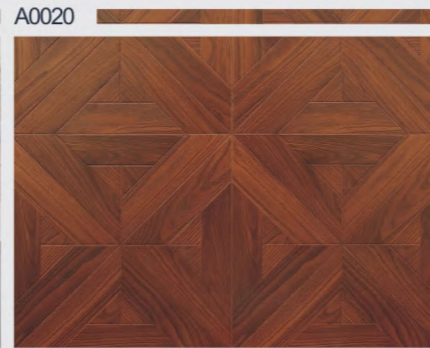

Richwood Laminate Flooring,
Beyond Your Imagination

Herringbone Parquet Collection

Size: 1215*300mm
 Surface: Embossed/Crystal
 Bevel: Standard edge
 Formaldehyde: E0 E1
 Abrasion Class: AC3/AC4/AC5

Herringbone Parquet Collection

Size: 1215*300mm

Surface: Embossed/Crystal

Bevel: Standard edge

Formaldehyde: E0 E1

Abrasion Class: AC3/AC4/AC5

Herringbone Parquet Collection

Size: 606*101mm
 Surface: Embossed/ Crystal/EIR with hand scraped surface
 Bevel: V groove painting
 Formaldehyde: E0 E1
 Abrasion Class: AC3/AC4

H0023

**Richwood Laminate Flooring,
 Beyond Your Imagination**

H0018

Herringbone
Parquet Collection

Richwood Laminate Flooring,
Beyond Your Imagination

Unique
Collection

Size: 460/750/1210*126mm 1215*100/196/296mm
608/1216/1824*196mm 2250*196mm
Surface: Embossed/ Crystal/EIR/Hand scraped surface
Bevel: V groove painting
Formaldehyde: E0 E1
Abrasion Class: AC3/AC4