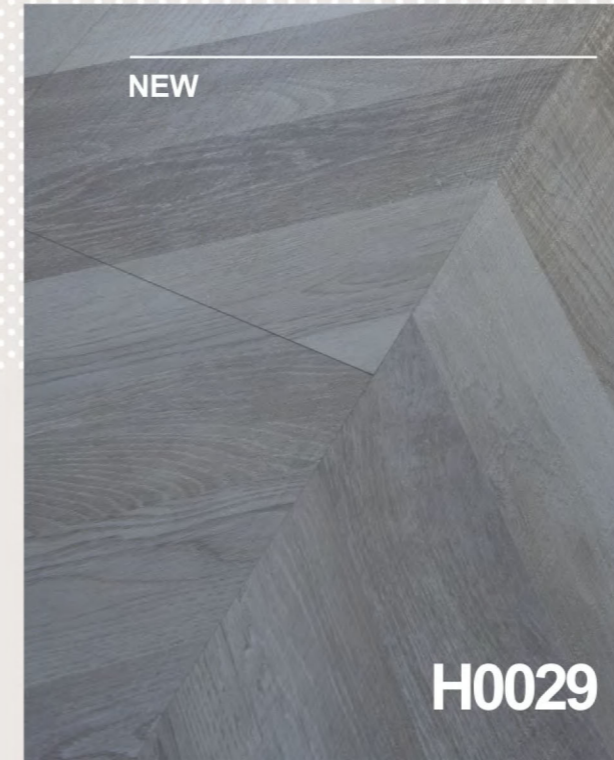

Richwood Laminate Flooring,
Beyond Your Imagination

Herringbone Parquet Collection

Size: 1215*300mm
 Surface: Embossed/Crystal
 Bevel: Standard edge
 Formaldehyde: E0 E1
 Abrasion Class: AC3/AC4/AC5

Herringbone Parquet Collection

Size: 1215*300mm

Surface: Embossed/Crystal

Bevel: Standard edge

Formaldehyde: E0 E1

Abrasion Class: AC3/AC4/AC5

Herringbone Parquet Collection

Size: 606*101mm
 Surface: Embossed/ Crystal/EIR with hand scraped surface
 Bevel: V groove painting
 Formaldehyde: E0 E1
 Abrasion Class: AC3/AC4