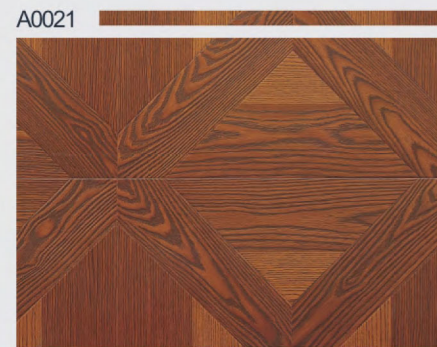

Richwood Laminate Flooring,
Beyond Your Imagination

Herringbone Parquet Collection

Size: 1215*300mm
 Surface: Embossed/Crystal
 Bevel: Standard edge
 Formaldehyde: E0 E1
 Abrasion Class: AC3/AC4/AC5

Herringbone Parquet Collection

Size: 1215*300mm

Surface: Embossed/Crystal

Bevel: Standard edge

Formaldehyde: E0 E1

Abrasion Class: AC3/AC4/AC5

Herringbone Parquet Collection

Size: 606*101mm
 Surface: Embossed/ Crystal/EIR with hand scraped surface
 Bevel: V groove painting
 Formaldehyde: E0 E1
 Abrasion Class: AC3/AC4

H0023

**Richwood Laminate Flooring,
 Beyond Your Imagination**

H0018

Herringbone
Parquet Collection

Richwood Laminate Flooring,
Beyond Your Imagination

Unique
Collection

Size: 460/750/1210*126mm 1215*100/196/296mm
608/1216/1824*196mm 2250*196mm
Surface: Embossed/ Crystal/EIR/Hand scraped surface
Bevel: V groove painting
Formaldehyde: E0 E1
Abrasion Class: AC3/AC4