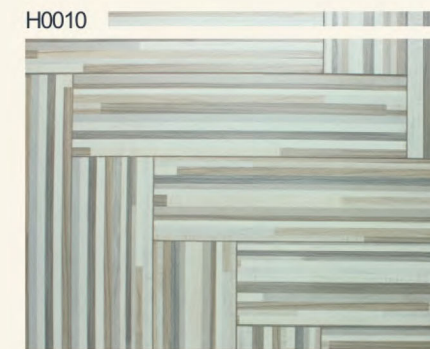

Size: 1215*300mm

Surface: Embossed/Crystal

Bevel: Standard edge

Formaldehyde: E0 E1

Abrasion Class: AC3/AC4/AC5

Herringbone Parquet Collection

Size: 606*101mm
 Surface: Embossed/ Crystal/EIR with hand scraped surface
 Bevel: V groove painting
 Formaldehyde: E0 E1
 Abrasion Class: AC3/AC4

H0023

**Richwood Laminate Flooring,
 Beyond Your Imagination**

H0018

Herringbone
Parquet Collection

Richwood Laminate Flooring,
Beyond Your Imagination

Unique
Collection

Size: 460/750/1210*126mm 1215*100/196/296mm
608/1216/1824*196mm 2250*196mm
Surface: Embossed/ Crystal/EIR/Hand scraped surface
Bevel: V groove painting
Formaldehyde: E0 E1
Abrasion Class: AC3/AC4