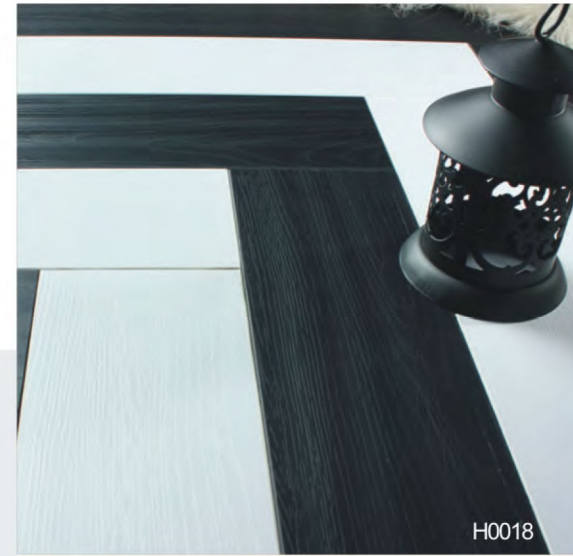

Richwood Laminate Flooring,
Beyond Your Imagination

Herringbone Parquet Collection

Size: 1215*300mm
 Surface: Embossed/Crystal
 Bevel: Standard edge
 Formaldehyde: E0 E1
 Abrasion Class: AC3/AC4/AC5

Herringbone Parquet Collection

Size: 1215*300mm

Surface: Embossed/Crystal

Bevel: Standard edge

Formaldehyde: E0 E1

Abrasion Class: AC3/AC4/AC5

Herringbone Parquet Collection

Size: 606*101mm
 Surface: Embossed/ Crystal/EIR with hand scraped surface
 Bevel: V groove painting
 Formaldehyde: E0 E1
 Abrasion Class: AC3/AC4

H0023

**Richwood Laminate Flooring,
 Beyond Your Imagination**

H0018

Herringbone
Parquet Collection

Richwood Laminate Flooring,
Beyond Your Imagination

Unique
Collection

Size: 460/750/1210*126mm 1215*100/196/296mm
608/1216/1824*196mm 2250*196mm
Surface: Embossed/ Crystal/EIR/Hand scraped surface
Bevel: V groove painting
Formaldehyde: E0 E1
Abrasion Class: AC3/AC4