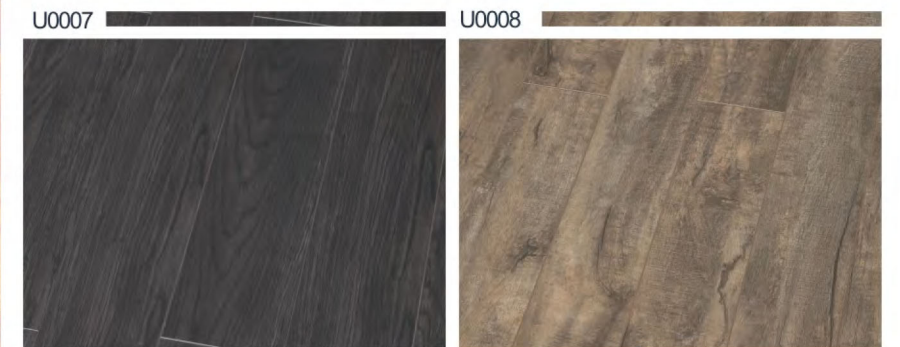

H0023

**Richwood Laminate Flooring,
 Beyond Your Imagination**

H0018

Herringbone
Parquet Collection

Richwood Laminate Flooring,
Beyond Your Imagination

Unique
Collection

Size: 460/750/1210*126mm 1215*100/196/296mm
608/1216/1824*196mm 2250*196mm
Surface: Embossed/ Crystal/EIR/Hand scraped surface
Bevel: V groove painting
Formaldehyde: E0 E1
Abrasion Class: AC3/AC4