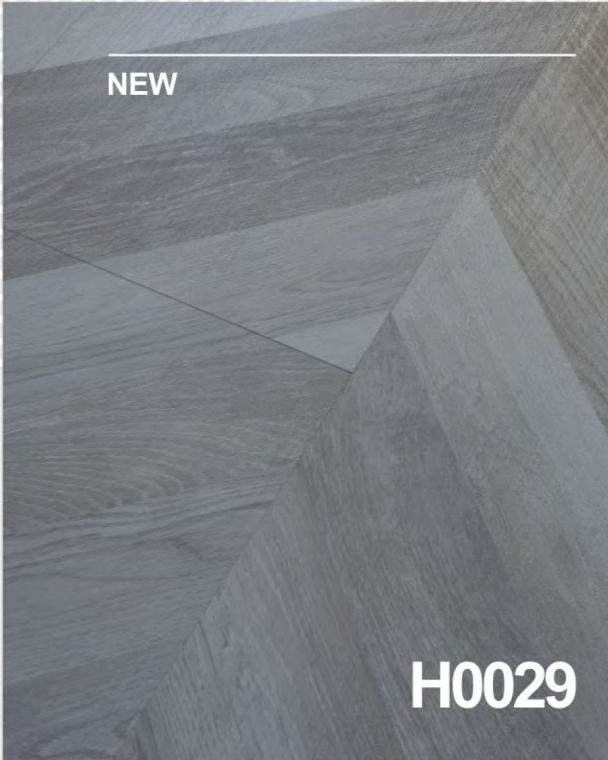

Richwood Laminate Flooring,
Beyond Your Imagination

Herringbone Parquet Collection

Size: 1215*300mm
 Surface: Embossed/Crystal
 Bevel: Standard edge
 Formaldehyde: E0 E1
 Abrasion Class: AC3/AC4/AC5

Herringbone Parquet Collection

Size: 1215*300mm

Surface: Embossed/Crystal

Bevel: Standard edge

Formaldehyde: E0 E1

Abrasion Class: AC3/AC4/AC5

Herringbone Parquet Collection

Size: 606*101mm
 Surface: Embossed/ Crystal/EIR with hand scraped surface
 Bevel: V groove painting
 Formaldehyde: E0 E1
 Abrasion Class: AC3/AC4