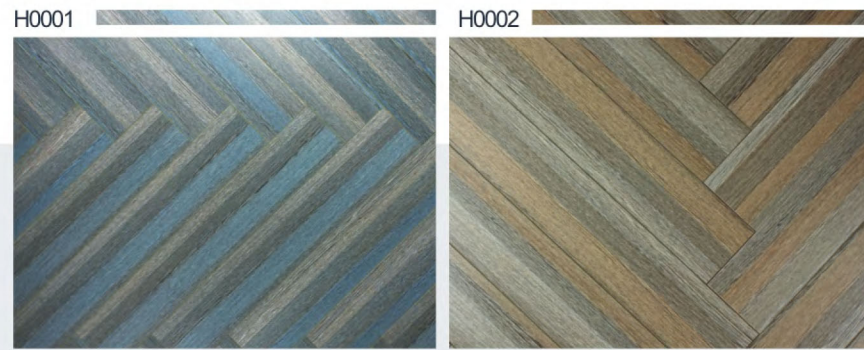

Richwood Laminate Flooring,
Beyond Your Imagination

Herringbone Parquet Collection

Size: 1215*300mm
 Surface: Embossed/Crystal
 Bevel: Standard edge
 Formaldehyde: E0 E1
 Abrasion Class: AC3/AC4/AC5

Herringbone Parquet Collection

Size: 1215*300mm

Surface: Embossed/Crystal

Bevel: Standard edge

Formaldehyde: E0 E1

Abrasion Class: AC3/AC4/AC5

Herringbone Parquet Collection

Size: 606*101mm
 Surface: Embossed/ Crystal/EIR with hand scraped surface
 Bevel: V groove painting
 Formaldehyde: E0 E1
 Abrasion Class: AC3/AC4

H0023

**Richwood Laminate Flooring,
 Beyond Your Imagination**

H0018

Herringbone
Parquet Collection

Richwood Laminate Flooring,
Beyond Your Imagination

Unique
Collection

Size: 460/750/1210*126mm 1215*100/196/296mm
608/1216/1824*196mm 2250*196mm
Surface: Embossed/ Crystal/EIR/Hand scraped surface
Bevel: V groove painting
Formaldehyde: E0 E1
Abrasion Class: AC3/AC4