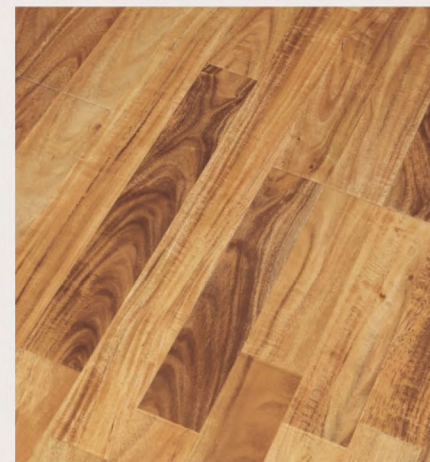

Smooth Surface Collection

Size: 1215*126mm 1215*145mm 1215*165mm 1215*195mm
Surface: Smooth surface(High Gloss, Mirror, Piano, Matt)
Bevel: V groove painting/ U groove
Formaldehyde: E0 E1
Abrasion Class: AC3/AC4/AC5

S0007