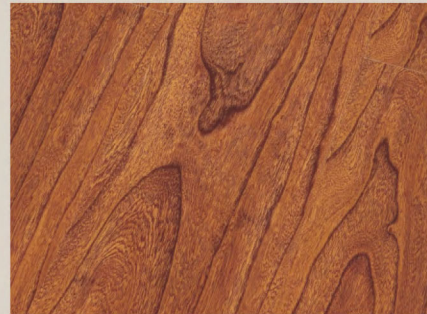

Smooth Surface Collection

Size: 1215*126mm 1215*145mm 1215*165mm 1215*195mm
Surface: Smooth surface(High Gloss, Mirror, Piano, Matt)
Bevel: V groove painting/ U groove
Formaldehyde: E0 E1
Abrasion Class: AC3/AC4/AC5

S0001

S0002

S0003

S0057

S0038

S0052

S0009

S0006