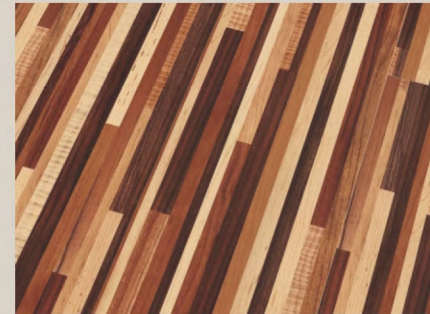

Smooth Surface Collection

Size: 1215*126mm 1215*145mm 1215*165mm 1215*195mm
Surface: Smooth surface(High Gloss, Mirror, Piano, Matt)
Bevel: V groove painting/ U groove
Formaldehyde: E0 E1
Abrasion Class: AC3/AC4/AC5

S0001

S0002

S0003

S0057

S0038

S0052

S0009

S0006