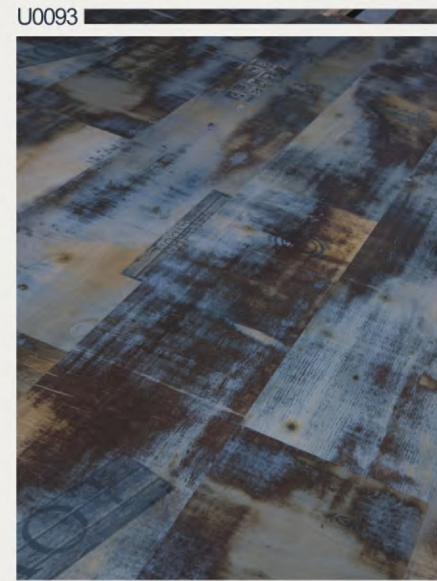

Unique Collection

U0001

U0002

Size: 460/750/1210*126mm 1215*100/196/296mm
608/1216/1824*196mm 2250*196mm

Surface: Embossed/ Crystal/EIR/Hand scraped surface

Bevel: V groove painting

Formaldehyde: E0 E1

Abrasion Class: AC3/AC4

U0003

U0006

U0007

U0008

U0005

Richwood Laminate Flooring,
Beyond Your Imagination

Richwood Laminate Flooring, Beyond Your Imagination