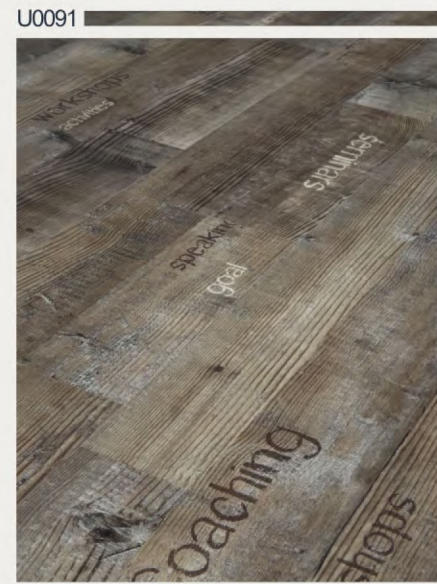

Unique Collection

U0001

U0002

Size: 460/750/1210*126mm 1215*100/196/296mm
608/1216/1824*196mm 2250*196mm

Surface: Embossed/ Crystal/EIR/Hand scraped surface

Bevel: V groove painting

Formaldehyde: E0 E1

Abrasion Class: AC3/AC4

U0003

U0006

U0007

U0008

U0005

Richwood Laminate Flooring,
Beyond Your Imagination

Richwood Laminate Flooring, Beyond Your Imagination