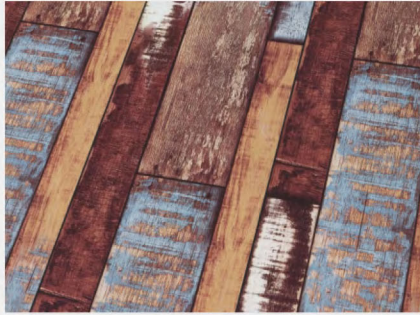

Unique Collection

U0001

U0002

Size: 460/750/1210*126mm 1215*100/196/296mm
608/1216/1824*196mm 2250*196mm

Surface: Embossed/ Crystal/EIR/Hand scraped surface

Bevel: V groove painting

Formaldehyde: E0 E1

Abrasion Class: AC3/AC4

U0003

U0006

U0007

U0008

U0005

Richwood Laminate Flooring,
Beyond Your Imagination

Richwood Laminate Flooring, Beyond Your Imagination