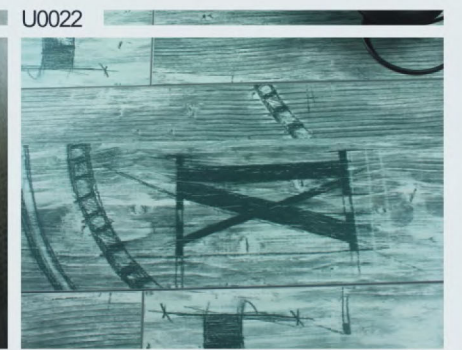

Richwood Laminate Flooring,
Beyond Your Imagination